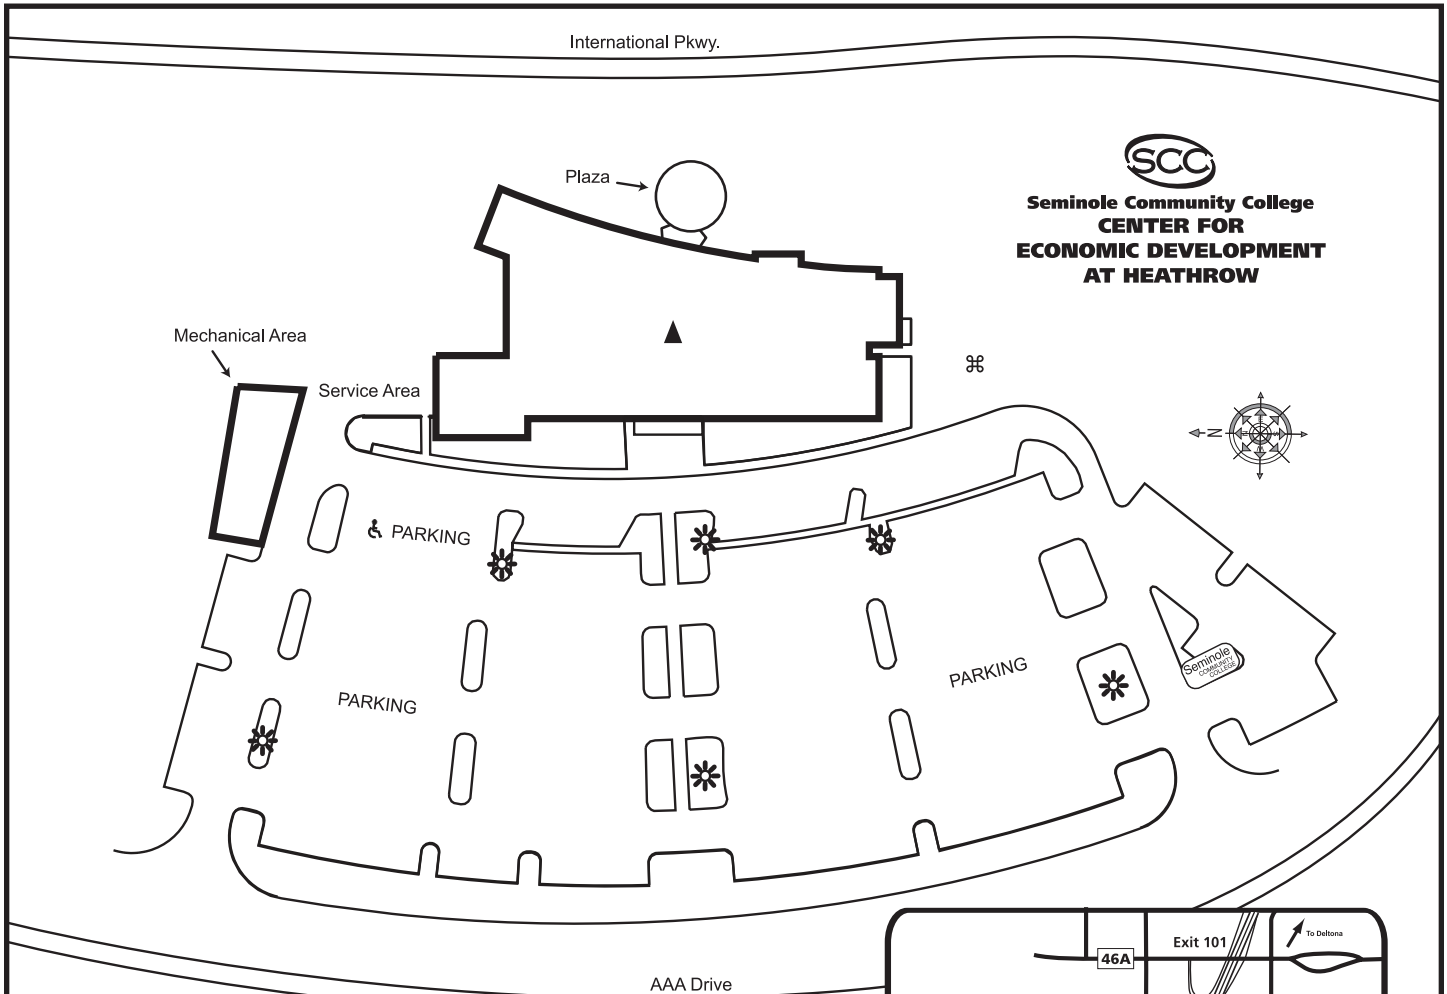

# Center for Economic Development at Heathrow

**SCC**  
**Seminole Community College**  
**CENTER FOR**  
**ECONOMIC DEVELOPMENT**  
**AT HEATHROW**

**Seminole Community College**  
**Center for Economic Development at Heathrow**

### First Floor

Business Office  
 Cabin Creek Cafe  
 Library  
 Dean of Economic Development Office  
 Maintenance Office  
 Student Services  
 (rooms numbered in 100's)

### Third Floor

Classrooms  
 EPI Classrooms  
 Faculty Offices  
 (rooms numbered in 300's)  
**Smoking Area** .....☞  
**Elevators**.....▲  
**Emergency Phones**...✱  
**Security** . 407.708.4410

**From I-4:** Exit at Lake Mary Blvd. (exit 98). Travel west on Lake Mary Blvd. approximately .4 of a mile. Turn right onto International Pkwy. approximately 1.1 miles, turn left at AAA Dr., then turn right into the Center for Economic Development parking lot.

**From 46A:** Turn south onto International Pkwy, then right onto AAA Dr., then turn right into the Center for Economic Development parking lot.

**From Lake Mary Blvd:** Turn north into International Pkwy, then left onto AAA Dr., then turn right into the Center for Economic Development parking lot.